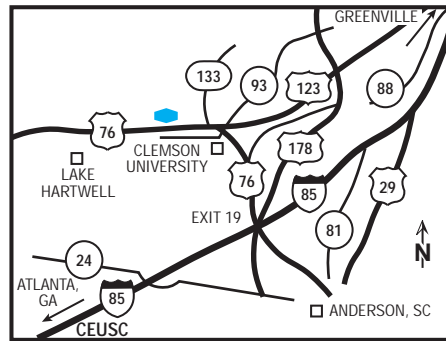

#### our hotel

Enter a world of historical reverence balanced with a progressive culture in Clemson, a dignified town with a youthful college spirit. The Hampton Inn® hotel in Clemson is located in the downtown area, just one mile from Clemson University and with easy reach of Lake Hartwell and the Blue Ridge Mountains.

#### directions to our hotel

From I-85: Take exit 19-B which will put you on hwy 76 going the correct direction. Stay straight on HWY 76 for 11 miles. Road will end at Hwy 123 intersection. Take a LEFT onto Hwy 123 also called Tiger BLVD. Go 1 mile and the Hotel is on the right hand side.