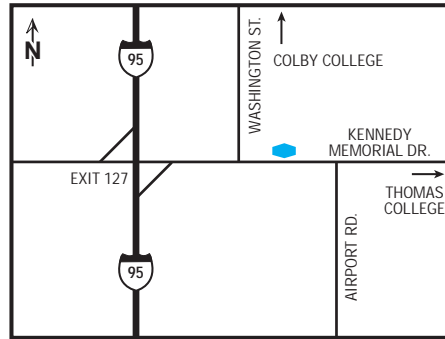

### directions to our hotel

Take Exit 127 off I-95. Northbound - turn right, southbound - turn left (at end of ramp). Hotel is approx. 2/10 of a mile on the left.