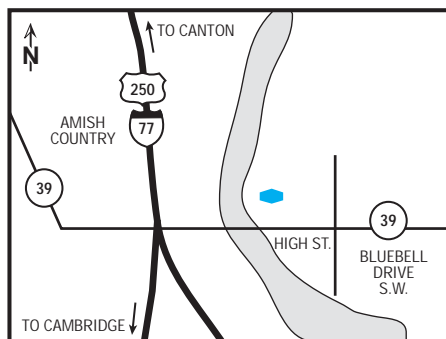

directions to our hotel

From State Route 250 West - Take I-77 South to Exit 81 - left hand side just over bridge along the riverfront. Turn right onto West High Avenue - hotelsits on the left hand side just over the bridge along the riverfront. From State Route 250 South merge onto I-77 and take Exit 81. Turn left onto West High Avenue - follow directions from above. From Rte. 250 South merge onto I-77 and take Exit 81. Follow directions above. From I-70 - Take I-77 North to Exit 81. Follow directions above.