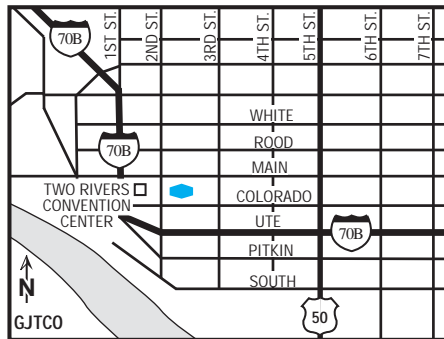

we love having you here.®

hotel fact sheet

hampton inn grand junction downtown/historic main street

205 Main Street, Grand Junction, Colorado, USA 81501
Tel: 1-970-243-3222, Fax: 1-970-254-8208

our hotel

Stray off the beaten path and discover the majestic natural sights in the Grand Valley, anchored by the town of Grand Junction. From stunning rock formations to historic museums, and from river rafting to wine tasting, this area offers sights and activities for everyone. The Hampton Inn® hotel in Grand Junction is located on historic Main Street in the downtown area, adjacent to the Two River Convention Center and near government offices.

directions to our hotel

From I-70 take Exit 31 and follow signs to downtown. Follow Horizon Dr. proceeding South 2.5 miles to 7th St. Turn Left 2 miles to Colorado Avenue. Take Right 5 blocks to hotel. Rear of hotel will be open 24/7 while Main Street is under construction.

where to go and what to do

Browse the historic Main Street, just outside the door at our hotel in Grand Junction. It features antique stores, specialty shops, museums and theaters. You can also walk next door for an event at the Two River Convention Center. Explore the natural majesty of this area at the Colorado National Monument, located only seven miles from our Grand Junction hotel. It consists of 23,000 acres of rock formations, arches, canyon, and exposed layers of earth. Our Grand Junction hotel also puts you within reach of hiking, rafting, and horseback riding in Grand Mesa National Forest, or great snow-skiing at Powderhorn.