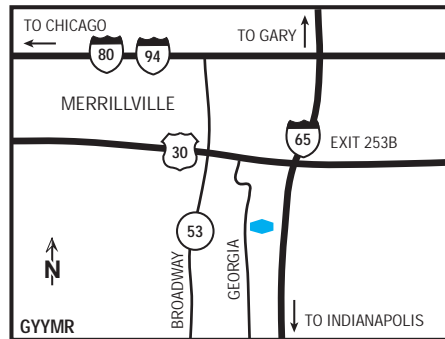

we love having you here.®

hotel fact sheet

hampton inn merrillville

8353 Georgia Street, Merrillville, Indiana, USA 46410
Tel: 1-219-736-7600, Fax: 1-219-736-7676

our hotel

The Hampton Inn® hotel in Merrillville makes it easy to explore all the charms of our town in northwest Indiana. Catch a show, walk the dunes out by the lake, do some serious shopping, visit a casino or explore the old homes of the Crown Point Historical District—all within just a few minutes of our hotel. In Merrillville, you're never far from a good time.

directions to our hotel

We are on the South-West corner of I-65 and US 30. To get here take I-65, exit 253, Go West on US 30, 1/8 mile to stoplight at Shell Gas Station, turn left on Rhode Island St., then immediate left again on Frontage Rd. Follow Frontage road to hotel, Hampton Inn on left side.

where to go and what to do

Just 40 minutes from downtown Chicago, the Hampton Inn® hotel in Merrillville benefits from the best of both worlds: small-town charm and big-city excitement. Near our hotel in Merrillville, guests may catch a performance at the massive Star Plaza Theatre (3,400 seats) or enjoy the beach and waves at the Indiana Dunes National Lakeshore and Deep River Water Park. Love shopping? The Westfield-Southlake Mall and many other boutiques and specialty shops lie within a mile of our hotel. How about a day at a water park? The Deep River Water Park features numerous slides and rides with names such as "Storm" and "Dragon". It's nonstop watery fun.