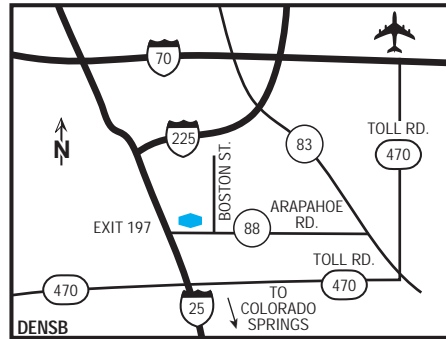

our hotel

Relax in a peaceful haven in Greenwood Village, a small nature-loving town just south of the Denver city center and near Denver University. The Hampton Inn® hotel in Denver-Southeast (Tech Center) is conveniently located in the heart of the Denver Tech Center, Inverness and Meridian Business Parks. We are within three miles of the Centennial Airport, and we offer complimentary shuttle service within a five-mile radius of the hotel on weekdays.

hampton guarantees 100% satisfaction

If you're not completely satisfied, we don't expect you to pay.

directions to our hotel

From I-25: take Exit 197, Arapahoe Road and turn east. Go one block east to Boston, turn North. From Denver International Airport - take Pena Blvd South to I-70 West, to I-225 south to I-25 South, Exit 197 East.