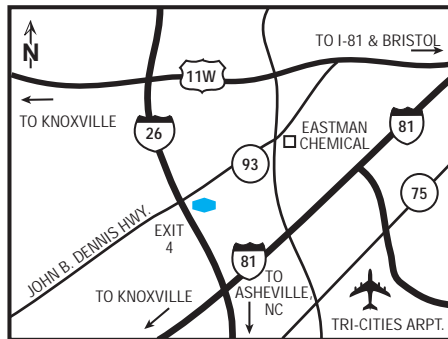

we love having you here.®

hotel fact sheet

hampton inn kingsport

2000 Enterprise Place, Kingsport, Tennessee, USA 37660
Tel: 1-423-247-3888, Fax: 1-423-247-2684

our hotel

Make this stop along I-26, and you may never want to leave... Kingsport offers one of the richest historic grounds in Tennessee, as well as bountiful natural resources, family-friendly attractions and a subtle sophistication. The Hampton Inn® hotel in Kingsport is centrally located among major historic sites, with breathtaking views of Bay's Mountain.

directions to our hotel

From I-26 E: Take exit 4. Hotel is on the right.
From I-26 W: Take exit 4 and bear right. Hotel is on the right.
From Tri Cities Regional Airport (TRI): Take I-81 South towards Knoxville to exit 57-B (I-26 W). Drive 3 miles to Exit 4. Bear right off the exit. Hotel is on the right.

where to go and what to do

Explore the Bay Mountain Park—everyone will love the 3,000-acre nature preserve, with 22 miles of hiking trails and a 44-acre lake, as well as the planetarium—and it is only a short drive from our Kingsport hotel. Also go biking or horseback riding in the Warriors Path State Park, nestled on the shores of Fort Patrick Henry Lake. The park's Fall Creek Loop and Sinking Waters Wetland are great trails for viewing park scenery and wildlife. Our hotel in Kingsport also puts you close to historical treasures like the Netherland Inn, a former stop for travelers along the Old Stage Road. Also visit the Allendale Mansion, or take a stroll along the Daniel Boone Wilderness Trail.