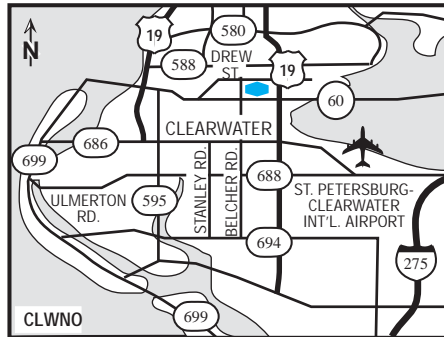

### our hotel

Shore up your business meeting or ride a wave of fun when you escape to the tropical paradise of Clearwater-Central. When you're done making a splash, dry off at the Hampton Inn® Clearwater-Central hotel, located just minutes from beaches and the Tampa international airport.

### directions to our hotel

From Tampa Airport: Exit out of airport, follow State Route 60 west over the Bay to McMullen-Booth (611), go north (right) one block to Drew Street. Turn left and follow Drew Street to US 19 and turn left. Go 300 yards to Service Road and the hotel is located on the right side of Service Road. From St Petersburg/Clearwater Airport: Take a right when you exit the airport (611), go over the Bayside Bridge (past State Route 60) to Drew Street. Turn left and follow Drew Street to US 19.

### where to go and what to do

When you visit a beachside paradise like Clearwater-Central, it helps to know some locals, so let the team at the Hampton Inn® Clearwater-Central hotel get you started. The most famous attraction is Mother Nature, with thirty-five miles of legendary white-sand beaches. Try surfing, parasailing, or diving to get a unique view of the shorelies, including Fort De Soto Park, Caladesi Island, and Clearwater Beach. And just minutes from our hotel in Clearwater-Central is Pier 60, a fishing pier and recreational park featuring a bait house and six covered pavilions, as well as an enormous playground for kids.