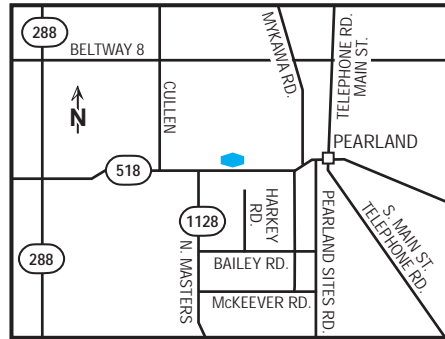

### our hotel

Kick up some dust or reach for the stars in Houston, the diverse mega-city that offers wonders of history, nature and the space age. The Hampton Inn® hotel in Houston/Pearland is located off Highway 288 within easy reach of North Brazoria County, downtown Houston and Reliant Park.

### directions to our hotel

From downtown: Take Hwy-288 South towards Lake Jackson. Exit FM-518 (Pearland) and turn left. The hotel is located 4 miles on the left. From Hobby Airport: Turn left on Airport Blvd. out of Hobby Airport. Drive approximately 1 mile and turn left on Hwy-35 (Telephone Rd.). Drive approximately 6 miles and turn right on FM-518 (Broadway St.) and the hotel is 2 miles on the right. From I-10 East or West: Take Loop-610 South to Hwy-288 South. Exit FM-518 (Pearland) and turn left.