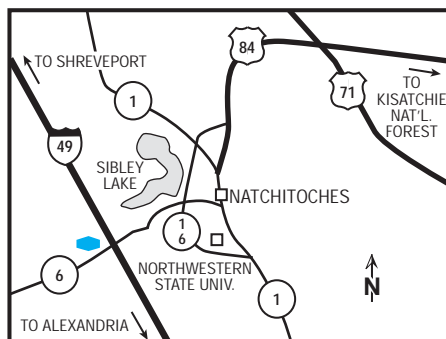

we love having you here.®

hotel fact sheet

hampton inn natchitoches

5300 University Parkway, Natchitoches, Louisiana, USA 71457
Tel: 1-318-354-0010, Fax: 1-318-354-7771

our hotel

The Hampton Inn® hotel in Natchitoches sits in a unique and magical town. The moss hangs low in the live oaks. Giant magnolia blossoms punctuate the evenings in spring with their heavenly aromas. Old sidewalks and historic buildings provide a special kind of charm, just minutes from our hotel in Natchitoches.

directions to our hotel

From I-49 - Exit 138, turn onto Hwy 6 West/University Prkwy . From NSU - Turn left on College Ave. keep straight(College Ave. turns into Hwy 6 West/University Prkwy) . From Shreveport Airport - Take I-20 East to I-49 South, take Exit 138 and turn right onto Hwy 6 West. . From Natchitoches -(Pronounced Nack A Dish) Landmark District - get on College Ave. turn right onto College Ave. Keep straight(College turns into Hwy 6 West).