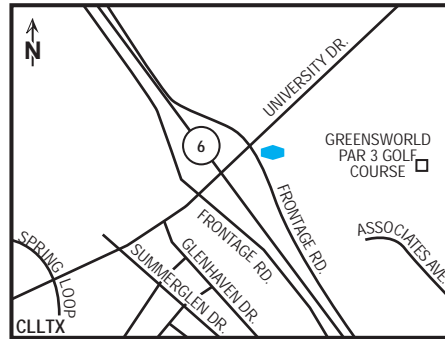

Discover the hip and the historical in College Station, an eclectic town with a youthful spirit and an artistic sophistication. The Hampton Inn & Suites® hotel in College Station is located on Raymond Stotzer Freeway at University Drive, offering quick access to all of Bryan/College Station.

directions to our hotel

From Hwy 6 N - exit Harvey Rd, hotel is .7 miles on right
From Hwy 6 S - exit Huntsville 30, take "turnaround" lane on left, hotel is .7 miles on right
From Hwy 30 SW - turn right onto Earl Rudder Frwy, hotel is .7 miles on right
From Hwy 21 N - exit Hwy 47/College Station, merge to the right and enter Raymond Stotzer Pkwy/Hwy 60 E, turn right on Earl Rudder Frwy/Hwy 6 S, take turnaround on left, hotel .7 miles on right.

where to go and what to do

Catch an event at Reed Arena, or check out the nearby Vertical Wind Tunnel-it is all within minutes of our College Station hotel. Tour the Messina Hof Winery, or tour local history at the George Bush Presidential Library and Museum. Speed things up with the adrenalin rush at the Texas World Speedway, or a different adrenalin rush from the live music scene in Northgate. For arts and culture, take in a play or concert at the Wolf Pen Creek Park and Amphitheater, or take in a unique museum experience at the Brazos Valley Museum of Natural History or the Texas A&M; Sports Museum.