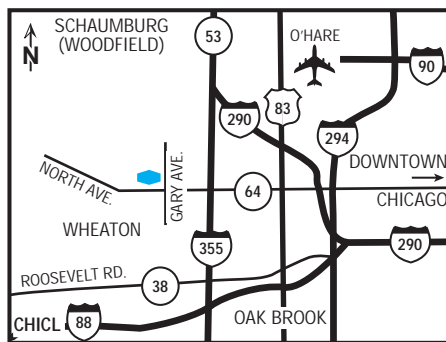

## hampton inn chicago-carol stream

205 W. North Avenue, Carol Stream, Illinois, USA 60188  
Tel: 1-630-681-9200, Fax: 1-630-415-0660

### our hotel

Our Hampton Inn® hotel in Chicago/Carol Stream (Wheaton Area) is located in one of the most unique towns in the state. From gorgeous and in-demand golf courses to a city you can stroll on foot, Carol Stream offers a wide assortment of entertainment. Plus, our hotel in Carol Stream is a short drive (just 32 miles) from the Windy City, so it's easy to take advantage of all that nearby Chicago has to offer.

### directions to our hotel

Find out how to get to Chicago - and how to find the Hampton Inn® Chicago-Carol Stream once you've arrived in town. We're looking forward to seeing you. Because at Hampton, we love having you here.®

### where to go and what to do

Carol Stream is a fabulous, modern town-but she's also a real person, the daughter of Jay Stream, who developed the area in the 1950s and named it for Carol, who'd been in a car accident. Happily, Carol recovered, and the town named in her honor remains the only community in Illinois named for a living person. Here at the Hampton Inn® hotel in Chicago/Carol Stream (Wheaton Area), we're proud that our town is a unique place, thoughtfully laid out with a mix of business and residential areas. Our striking downtown remains the perfect place to stroll in the evenings and enjoy the gurgle and splash of our many fountains.