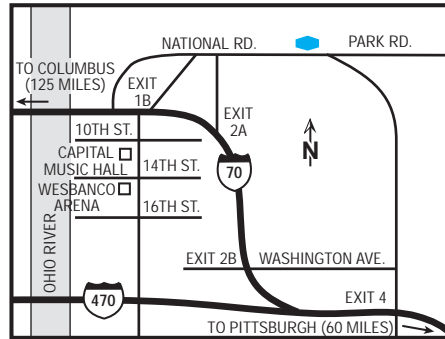

directions to our hotel

From I-70 East: Exit 2A, straight through traffic light onto US 40, 300 yards on the left. From I-70 West: Exit 2A, right at second traffic light onto US 40, 300 yards on the left. From RT 2 North: east on I-70, Exit 2A, straight through traffic light onto US 40, 300 yards on the left. From RT 2 South: follow signs for I-70 East, Exit 2A, straight through traffic light onto US 40, 300 yards on left.

where to go and what to do

The area around our hotel in Wheeling grew from the convergence of three major transportation systems: the National Road, the B&O Railroad and the Ohio River. Today, you can still visit the 1849 Suspension Bridge of Wheeling that extended the National Road to the West. Speaking of West, the state of West Virginia owes much of its very existence to Wheeling. The Wheeling National Heritage Area covers its role as the birthplace of the state during the War Between the States. Love to watch greyhound races? Venture to the Wheeling Island Racetrack & Gaming Center, just 2.5 miles from our hotel. In Wheeling Park, you'll find 406 acres of indoor and outdoor recreational activities.