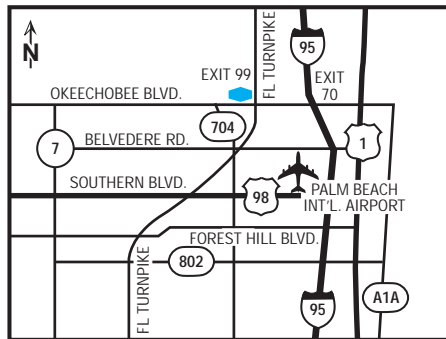

we love having you here.®

hotel fact sheet

hampton inn west palm beach florida turnpike

2025 Vista Parkway, West Palm Beach, Florida, USA 33411-2719
Tel: 1-561-682-9990, Fax: 1-561-682-9446

our hotel

Discover a haven of culture in West Palm Beach, where sophisticated artistic expression has elevated this community to a new status. The Hampton Inn® hotel in West Palm Beach-FL Turnpike, conveniently located only one block from Florida's turnpike, sits adjacent to the renowned Emerald Dunes Golf Course and in close proximity to the beaches.

directions to our hotel

From FL turnpike exit 99 Okeechobee Bl. go west one block. Hotel will be on the right next to Emerald Dunes Golf Course. From I-95 exit 70 Okeechobee Bl. drive west four miles. Hotel will be on the right just past FL. turnpike interchange.

our rooms

Our promise to you includes a clean, comfortable hotel room. In fact, we have 110 of them! If you're traveling with your family, you may opt for a room with two beds.

hotel highlights

- Ideal location for business and leisure
- Close to the Airport and Cruzan Amphitheatre
- Shops and restaurants within walking distance
- Conveniently located off the Florida Turnpike