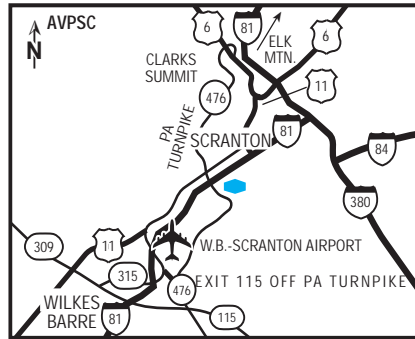

directions to our hotel

The hotel is located from I-81: Exit 182 and 182-A, Montage Mt. Rd, directly off exit. From PA. turnpike: Take 476 N.E. Extension, To Exit 115, Wyoming Valley Exit to I-81N, Exit 182. Off the exit go left at the light (Montage Mtn. Rd.) and stay in the right lane. At the light at the top of the hill (Davis St.), go right. Then make a quick left into our driveway. From I-80W: Take I-380W to I-81S, Exit 182-A. At the first light, go straight and make a quick left into our driveway.

where to go and what to do

When you stay at the Hampton Inn® hotel in Scranton at Montage Mountain, you're just a mile from one of the most exciting ski resorts in Pennsylvania, Sno Mountain. Our hotel is conveniently near many of the top attractions in Scranton, including the Toyota Pavilion and PNC Field. The Ice Box Hockey Arena and Riverfront Sports are also just a short drive. We're a mere five miles from the Wilkes Barre/Scranton International Airport. For some racing fun, head to Pocono Downs for harness racing or Pocono International Raceway for motor sports. Train buffs should visit Steamtown National Historic Site, run by the National Park Service.

our rooms

Our promise to you includes a clean, comfortable hotel room. In fact, we have 129 of them! If you're traveling with your family, you may opt for a room with two beds.

hotel highlights

- 1 Mile to PNC Field, home of the Scranton/Wilkes-Barre Yankees
- 11 Miles to Mohegan Sun Casino
- 1 Mile to Sno Mountain
- 5 Miles to Wilkes-Barre/Scranton International Airport