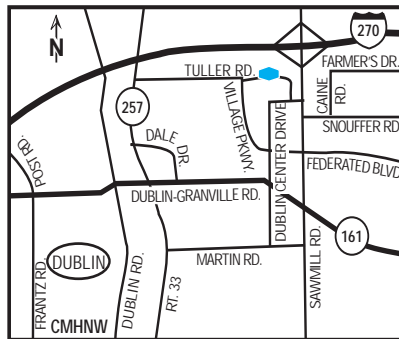

we love having you here.®

hotel fact sheet

hampton inn columbus/dublin

3920 Tuller Rd., Dublin, Ohio, USA 43017
Tel: 1-614-889-0573, Fax: 1-614-792-6652

our hotel

Around our Hampton Inn® hotel in Columbus/Dublin, folks have a soft spot for anything that reminds us of the Emerald Isle. From the quaint Irish shops and restaurants in Historic Dublin to hosting the Dublin Irish Festival (one of the nation's largest) each August, the Hampton Inn hotel is the place to be to celebrate everything Irish.

directions to our hotel

From Port Columbus International Airport Follow International Gateway to I-270 North. Exit I-270 at Exit #20 Sawmill Road. Turn Left (South) and take a Right at 1st street onto Dublin Center Drive. Turn Right again at 1st street onto Tuller Road.

where to go and what to do

For a massive dose of the Emerald Isle, come to our Hampton Inn® hotel in Columbus-Dublin for the Irish Festival, one of the largest of its kind in the nation. Traditional dance, food, music, storytelling and crafts make it a must-see event for 80,000 people every summer. In March, we celebrate St. Patrick's Day in a big way (naturally!) with a large parade, activities for wee ones and "The Blarney Bash", concerts from Irish performing artists. To experience Ohio's own verdant outdoors, visit Dublin's Indian Run Falls and see the pristine stream and waterfalls from the hiking trails and various observation platforms.

our rooms

Our promise to you includes a clean, comfortable hotel room. In fact, we have 123 of them! If you're traveling with your family, you may opt for a room with two beds.

hotel highlights

- Located just 4 miles from Zoombezi Bay Waterpark
- Close to The Ohio State University
- Refreshing outdoor pool