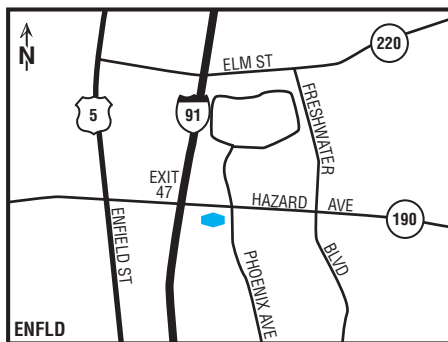

we love having you here.®

hotel fact sheet

hampton inn springfield south enfield

20 Phoenix Avenue, Enfield, Connecticut, USA 06082
Tel: 1-860-741-3111, Fax: 1-860-741-3444

our hotel

The Hampton Inn Springfield South Enfield hotel is located on the banks of the serene Connecticut River, seven miles from downtown Springfield, Massachusetts - home of the Basketball Hall of Fame and the MassMutual Center. We are in within walking distance to Enfield Square Mall, and just four miles from Six Flags New England.

directions to our hotel

From I-91 North: Travel to Exit 47 East. From I-91 South: Travel to Exit 47 East. From Bradley International Airport: Take I-91 North to Exit 47 East. From I-90 (Mass Pike): Merge onto I-291 West via Exit 6 toward Springfield, Massachusetts. Merge onto I-91 South via Exit 1A toward Hartford, Connecticut. Take Exit 47 East. Cross Streets: Hazard Avenue and Phoenix Avenue.

where to go and what to do

Traveling north along the Connecticut River from the capital city of Hartford, you'll discover the quiet, scenic and historically rich community of Enfield, Connecticut where you can relive the days of trolley rides through bustling downtown shopping districts at the Connecticut Trolley Museum, located near our hotel in Enfield. Bring your clubs and test your game against the Grassmere Country Club, a challenging public course just minutes from the Hampton Inn® Enfield or practice your swing at the state-of-the-art indoor All Seasons Golf Center.