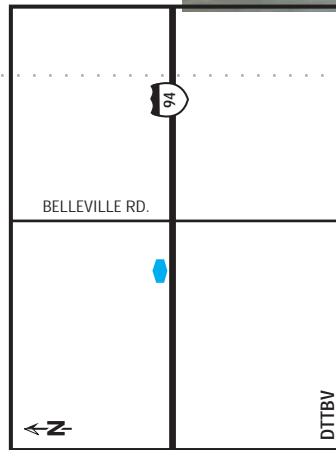

### our hotel

Our Hampton Inn® hotel in Detroit/Belleville-Airport Area occupies one of the most picturesque small towns surrounding greater Detroit. With the largest inland lake in Michigan, Belleville Lake, and miles of tree-lined streets and an active downtown, Belleville retains the benefits of small-town American life while getting the most out of its close proximity to the Motor City.

### directions to our hotel

From Wayne Co. Detroit Metro Airport - Take Merriman Rd. South to I-94 West. After eight miles Exit onto 190-Belleville Rd. Make a right onto Belleville Rd. then take a left at the I-94 Service Dr. The hotel is on the right. From I-275 - Go four miles West on I-94 to Exit 190-Belleville Rd. Make a right onto Belleville Rd. then take a left at the I-94 Service Dr. The hotel is on the right. From I-23 - Go 15 miles East on I-94 to Exit 190-Belleville Rd. Make a left onto Belleville Rd.