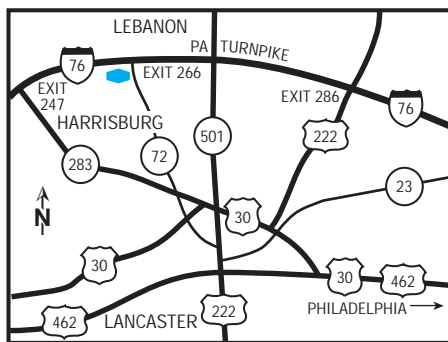

we love having you here.®

hotel fact sheet

hampton inn manheim

2764 Lebanon Road, Manheim, Pennsylvania, USA 17545
Tel: 1-717-665-6600, Fax: 1-717-665-1591

our hotel

So much activity abounds around the Hampton Inn® hotel in Manheim (Lancaster County). There are few places in the country where you can "spend a day with a knight" at a Renaissance fair, ride an old-fashioned steam train, take a buggy tour through Amish Country or visit a Victorian mansion all from one hotel. In Manheim, we're just minutes from it all.

directions to our hotel

From PA Turnpike: Exit 266 (Old Exit 20 Lancaster/Lebanon), turn right at exit ramp onto Rte 72 South, hotel is 1/8 of mile on right at 1st light. From Harrisburg Intl Airport: Follow Route 283 West to Route 283 South to the PA Turnpike East. Take Exit 266 (Old Exit 20) Follow directions from PA Turnpike.

where to go and what to do

Founded in 1762, the area around our hotel in Manheim has a long and colorful history. Throughout the year, you can see much of that heritage celebrated across the street. One favorite is the Pennsylvania Renaissance Faire, held from mid-August through the end of October. You'll see jousting, Tudor structures, puppet shows, and costumed characters. To see a history of Pennsylvania's industrial heritage, visit the Cornwall Iron Furnace, the world's best-preserved hot charcoal iron-making facilities. Another local favorite is the Theater in the Mansion Series at the Mt. Hope Estate.