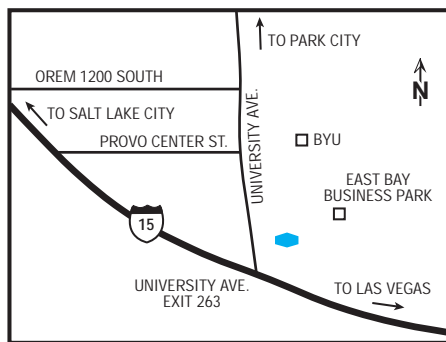

### our hotel

Enjoy the natural wonders, the cultural sophistication and the colorful past of the eclectic town of Provo. The Hampton Inn® hotel in Provo is located in the East Bay Business District, less than two miles from Brigham Young University. Our hotel is within walking distance of major corporate offices, and we offer gorgeous views of Mt. Timpanogos in the Wasatch Mountain Range.

### directions to our hotel

Exit I-15 at exit 263. Go north on University Avenue. Turn right on East Bay Boulevard and right again immediately after Arby's.

### hotel highlights

- Seven Peaks Water Park, and Peaks Ice Arena close by
- Meeting Rooms Available
- Two Miles from Brigham Young University Campus
- Beautiful view of Mt. Timpanogos and Wasatch Mountains