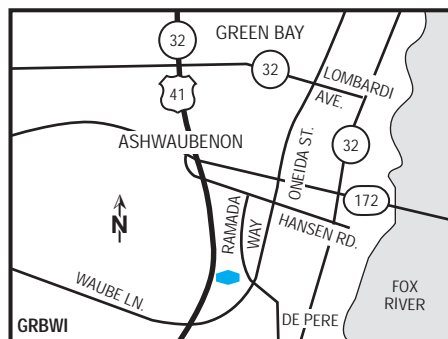

we love having you here.®

hotel fact sheet

hampton inn green bay

2840 Ramada Way, Green Bay, Wisconsin, USA 54304-5786
Tel: 1-920-498-9200, Fax: 1-920-498-3376

our hotel

Drive around Green Bay, just a few minutes from our Hampton Inn® hotel in Green Bay, and you're likely to see ships from all over the world and "cheeseheads" everywhere. Our Hampton Inn hotel is close to the University of Wisconsin - Green Bay and Lambeau Field.

directions to our hotel

DIRECTIONS TO THE HOTEL FROM HIGHWAY 41 NORTH: Take exit #164, Oneida Street/Waube Lane, turn right. Take your first left by the Denny's Restaurant onto Ramada Way. Continue on Ramada Way and the Hampton Inn is 3 buildings down on the left hand side of the street. **DIRECTIONS TO THE HOTEL FROM HIGHWAY 41 SOUTH:** Take exit #164 Oneida Street/Waube Lane, turn left. Take your first left by the Denny's Restaurant onto Ramada Way.

where to go and what to do

Talk about history. Green Bay's first inhabitants roamed the area 10,000 years ago. By the 1600s, Native Americans had formed large populations of Winnebago, Chippewa and Menominee Indians. Claimed for France in 1634, the town is considered the oldest settlement in the Midwest. But enough history. Today, the area surrounding our hotel in Green Bay is known for its football and cheese, which are both world famous. It's a fantastic town for the arts as well. From its two symphony orchestras to its three college campuses, there's always something going on in town. If you're a fan of the great outdoors, you'll adore our area.