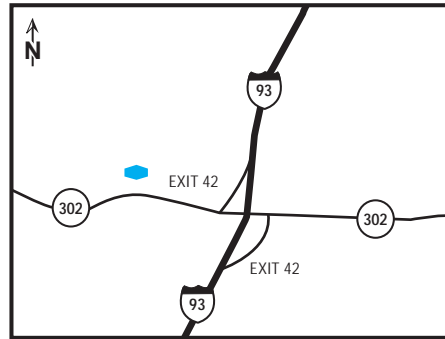

we love having you here.®

hotel fact sheet

hampton inn littleton

580 Meadow Street, Littleton, New Hampshire, USA 03561
Tel: 1-603-444-0025, Fax: 1-603-444-0026

our hotel

Unlimited vacation opportunities for fun surround you and your family at the Hampton Inn® hotel in Littleton, New Hampshire. We are centrally located near popular family amusement parks such as Santa's Village, Story Land, Whale's Tale Waterpark, Clark's Trading Post, and Six Gun City.

directions to our hotel

From 93 North - Exit 42 off I-93N turn left onto Route 302 hotel is on your right. From 93 South - Exit 42 off I-93S turn right onto Route 302 hotel is on your right.

where to go and what to do

Littleton. Well, that doesn't sound very big, does it? Yet the area around our hotel in Littleton houses some major surprises. One is that our town was recently named one of the best towns in America by a major magazine. Another is a fabulous river walk along the Ammonoosuc River. Love candy? So do we. In fact, you'll find the world's longest candy counter here near our hotel in Littleton at Chutter's General Store. The counter measures almost 112 feet and holds 800 jars of sweet treats. They even have old-fashioned penny candy that really costs just a cent.

our rooms

Our promise to you includes a clean, comfortable hotel room. In fact, we have 88 of them! If you're traveling with your family, you may opt for a room with two beds.

hotel highlights

- Complimentary On the House™ hot breakfast and On the Run® Breakfast Bags
- Centrally located near Six Gun City, Story Land, Clark's Trading Post & Santa's Village.
- Located in the White Mountains near Whale's Tale Waterpark & Mt. Washington Cog Railway.
- Ski Resorts Nearby: Cannon Mountain -10 minutes away and Brenton - 20 minutes away.