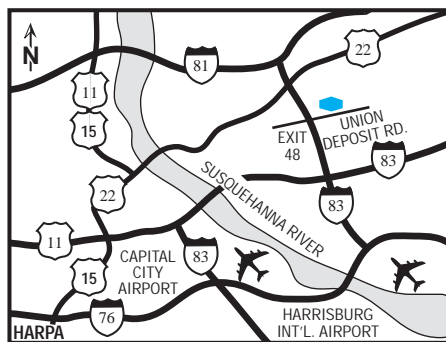

we love having you here.®

hotel fact sheet

hampton inn harrisburg-east (hershey area)

4230 Union Deposit Rd., Harrisburg, Pennsylvania, USA 17111
Tel: 1-717-545-9595, Fax: 1-717-545-6907

our hotel

We'd like to make a motion that you stay at the Hampton Inn® hotel in Harrisburg-East (Hershey Area) . Our location is super-convenient to the state capitol and the beauty of Harrisburg. Need a second? Okay, we're just eight miles from the family fun of Hershey. See the holy grail of American chocolate, package your own Hershey's Kisses and have blast at Hersheypark.

directions to our hotel

Directly off of I-83, exit 48, Union Deposit Road. From Airport: follow signs for RT 283 West to RT 283 North to I-83. Take exit 48, Union Deposit Road to hotel.

where to go and what to do

The area around our hotel in Harrisburg has long harbored visitors. Some estimate the area has been inhabited for the last 8,000 years. Regardless of how long you're planning on staying in Pennsylvania's capital, you'll find plenty to keep you and your family entertained. Start at Harrisburg City Island, 63 acres of park featuring the Harrisburg River Boat, the City Island Railroad, a carousel, three marinas, a miniature golf course and the Riverside Stadium. Fans of architecture should venture to Governor's Row, an exquisite row of Front Street townhouses built in the early 1800s. Market Square is the hub of the city—you'll love the gorgeous architecture and Victorian clock.

our rooms

Our promise to you includes a clean, comfortable hotel room. In fact, we have 145 of them! If you're traveling with your family, you may opt for a room with two beds.

hotel highlights

- 9 Miles from Hershey Park
- Sports Teams, Groups, & Motorcoaches Welcome
- 45 Minute Drive to Lancaster Amish Country
- 10 Miles from Hollywood Casino and Penn National Race Course