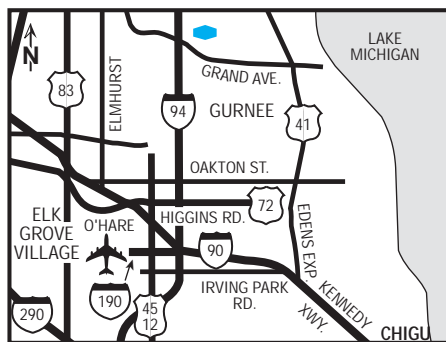

we love having you here.®

hotel fact sheet

hampton inn chicago/gurnee

5550 Grand Ave., Gurnee, Illinois, USA 60031
Tel: 1-847-662-1100, Fax: 1-847-662-2556

our hotel

Soar through the air on seven miles of rollercoaster tracks at Six Flags Great American and Hurricane Harbor Waterpark, just a tenth of a mile from the Hampton Inn® hotel in Chicago/Gurnee. Shop among hundreds of outlet stores and specialty shops just down the street from our hotel in Gurnee. Discover the secrets behind some of America's favorite candy at the Jelly Belly Center in Pleasant Prairie, Wisconsin-just 15 miles from our front door.

directions to our hotel

From Tri-State I-94 Exit Grand Ave (Rt 132) East. Hotel is 1/4 mile on left. * From Rt 41: Exit Grand Ave (Rt 132) West, hotel is 1 1/2 miles on right. * From Six Flags: Going west on Grand Ave (Rt 132), hotel is 1/4 miles on right.

where to go and what to do

Seven miles of coaster tracks, fireworks and a water park named Hurricane Harbor are waiting for you at Six Flags Great America, which is just a mile from our hotel in Gurnee. Hard to port! Or is that starboard? We forget. But we know the sailors of Great Lakes Naval Base, just five miles from our hotel in Gurnee, remember left from right on the high seas. So will you, after you visit the Great Lakes Naval Museum, which shows the history of Navy "boot camp" training. (Insider's tip: Sailors don't salute one another indoors like the Army.) For another fantastic spot to see antiques of every description and more than 300 cool old cars is the Volo Historic Country Village.