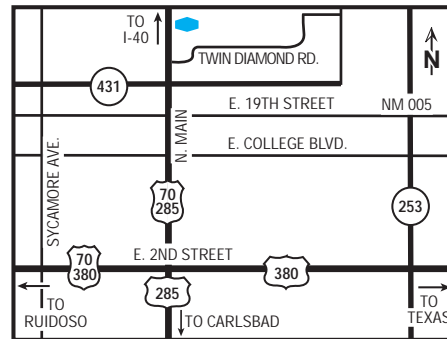

we love having you here.®

hotel fact sheet

hampton inn & suites roswell

3607 North Main, Roswell, New Mexico, USA 88201
Tel: 1-575-623-5151, Fax: 1-575-623-8969

our hotel

Enjoy an other-worldly cultural experience in Roswell, home to artistic beauty as well as intergalactic wonders. The Hampton Inn & Suites® hotel in Roswell is located on Highway 285, also known as Main Street.

directions to our hotel

From US 70 Northern Relief Route exit to right on Business 70/285. Hotel is approximately three miles from this point on left side. From US 380 West turn right on Main Street (also known as Business 70/285) and the hotel is four miles North from this point. From US Hwy 285 South (also known as Main Street), we are the first hotel on the left. From US Hwy 285 North, we are the last hotel on the right.