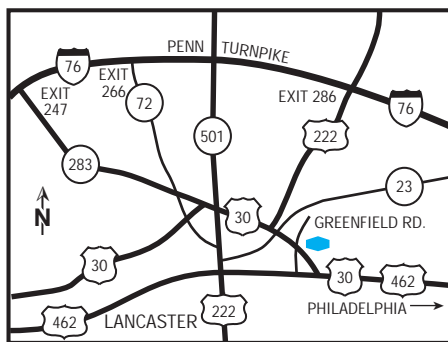

we love having you here.®

hotel fact sheet

hampton inn lancaster

545 Greenfield Rd., Lancaster, Pennsylvania, USA 17601
Tel: 1-717-299-1200, Fax: 1-717-299-1155

our hotel

Located in the heart of Pennsylvania Dutch Country, the Hampton Inn Lancaster is your perfect "home away from home". Explore our country roads through the small towns of Intercourse, Lititz, New Holland or Bird-in-Hand. Ride a real steam train at the Strasburg Railroad . You will experience fun-filled activities for everyone at Dutch Wonderland Family Amusement Park, the Science Factory, Kitchen Kettle Village or nearby Hersheypark . Enjoy shopping at over 200 stores at Tanger and Rockvale Outlets or antiquing in historic downtown Lancaster. It's all just minutes from our hotel in Lancaster.

directions to our hotel

OPTION 1. ROUTE 30, EXIT AT GREENFIELD ROAD. MAKE RIGHT ONTO GREENFIELD ROAD - HOTEL IS 1/4 MILE ON THE RIGHT NEXT TO THE PNC BANK.OPTION 2. FROM THE EAST: PA TURNPIKE (EXIT 286) TO ROUTE 222 SOUTH TO ROUTE 30 EAST TO GREENFIELD ROAD EXIT. MAKE RIGHT ONTO GREENFIELD ROAD. HOTEL IS 1/4 MILE ON THE RIGHT PAST THE PNC BANK.OPTION 3. FROM THE WEST: PA TURNPIKE (EXIT 247) TO ROUTE 283 EAST TO 30 EAST TO GREENFIELD ROAD EXIT. MAKE RIGHT ONTO GREENFIELD ROAD.

where to go and what to do

Drive carefully when you approach the Hampton Inn® hotel in Lancaster. We're in the heart of Amish Country, and slow-moving buggies are frequently in the area. Tours are available of Lancaster County and Amish heritage sites. Love shopping? Visit Tanger Outlet Center, Rockvale Outlets or Park City Center Mall. All offer tax-free shopping for clothing. Central Market is another shopping must-see. Housed in an 1889 Victorian building, the market is the oldest continually operating farmer's market. In Strasburg, you'll find some of the most popular professional theaters on the East Coast—Sight & Sound Millennium Theatre and Living Waters Theatre.