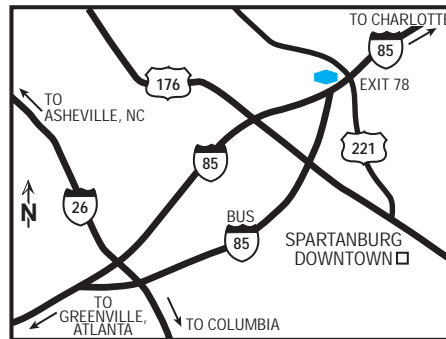

we love having you here.®

hotel fact sheet

hampton inn spartanburg-north i-85

121 Traveller Drive, Spartanburg, South Carolina, USA 29303
Tel: 1-864-577-9080, Fax: 1-864-577-9040

our hotel

Step back in time to the colonial era or indulge in modern luxuries and recreation in Spartanburg. The Hampton Inn® hotel in Spartanburg-North I-85 is situated to offer easy access of the Duncan business centers and is within five minutes of Wofford College.

directions to our hotel

From I-85 North take Exit 78-221 Chesnee. Turn left and the hotel is one block on the left. From I-85 South take Exit 78-221 Chesnee. Turn right and the hotel is one block on the left. To Carolina Panthers Training Camp - Turn right out of hotel onto 221 - follow 221 for approx. five miles and turn left onto N. Church St. and continue Panthers Training/Wofford College on the left.