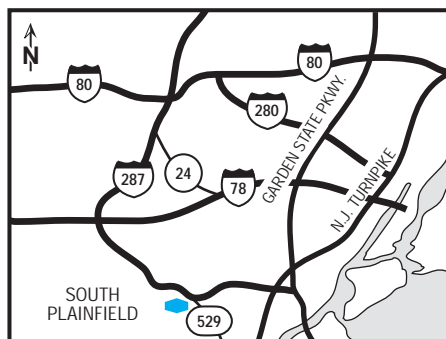

## hampton inn south plainfield-piscataway

205 New World Way, South Plainfield, New Jersey, USA 07080  
Tel: 1-908-561-2600, Fax: 1-908-561-2601

### directions to our hotel

This hotel is located just off Rte. 287 at Exit 5 going north or south.

### where to go and what to do

When you visit the Hampton Inn® hotel in South Plainfield, NJ, you'll be just two miles from the birthplace of Rutgers University, home of the Scarlet Knights. For a little shopping, visit nearby Jersey Gardens. The outlet mall boasts more than 200 stores and tax-free shopping on clothes and shoes. Coming for a convention at the New Jersey Convention and Exposition Center or the Edison Conference Center? You'll be just four miles away when you stay at our hotel in South Plainfield. Lastly, when you're ready for all the dining, shopping, and excitement of New York, the city is just 35 miles from our hotel.

### hotel highlights

- NYC is only a short train ride away!
- Ask about our Romance and Family Packages!
- We are located minutes from Rutgers University!

- [book now](#)
- [find out more](#)
- [forward to a friend](#)