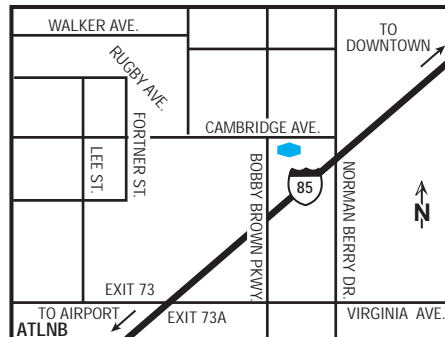

we love having you here.®

hotel fact sheet

hampton inn & ste atlanta airport north i85

3450 Bobby Brown Parkway, East Point, Georgia, USA 30344
Tel: 1-404-767-9300, Fax: 1-404-761-7444

our hotel

Atlanta is a dazzling Southern jewel; a vibrant, rich center for arts and culture. Featuring many museums, a presidential library and an incredible nightlife, Atlanta is tons of fun for business and leisure travelers alike. If you're looking for a convenient hotel, we think you'll love the Hampton Inn & Suites® hotel in Atlanta-Airport North. It's just north of Hartsfield-Jackson International Airport and just southwest of downtown Atlanta. Our hotel is two and a half miles from the Georgia International Convention Center, four miles from Atlanta Expo Center and 15 miles from Six Flags™ Over Georgia. Other nearby attractions include the World of Coca-Cola®, Underground Atlanta, CNN Center, Georgia Dome and Georgia World Congress Center—all less than 10 miles away from the hotel!

directions to our hotel

From Atlanta Hartsfield-Jackson International Airport: Take I-85 North to Exit 73A for Virginia Ave. Make right off exit and left at 1st traffic light on to Bobby Brown Pkwy. Hotel on right. From I-85 Southbound: Take Exit 73 for Virginia Ave. Make left off exit and left at 1st traffic light on to Bobby Brown Pkwy. Hotel on right. From I-85 Northbound: Take Exit 73A for Virginia Ave. Make right off exit and left at 1st traffic light on to Bobby Brown Parkway. Hotel on right.