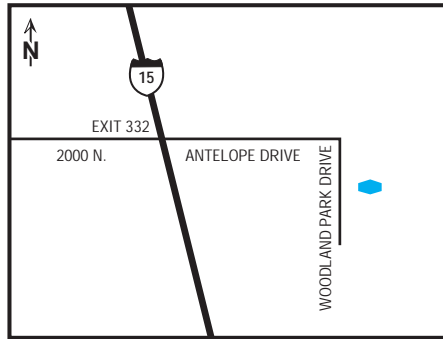

directions to our hotel

From Salt Lake City Airport - East on I-80 to I-215, North on I-215 to I-15, North on I-15 to Exit 332, turn right off the exit and proceed 3 blocks to Woodland Park Drive, turn right and proceed 1/2 block. From I-84 - Take Layton Exit/Highway 89, follow 89 to Hill Air Force Base/ Clearfield Exit, take the exit to the right and follow 3 miles to Hillfield Road, turn left, follow 1 mile to Antelope Drive, turn right, follow 1 mile to Woodland Park Drive, turn left and proceed 1/2 block.