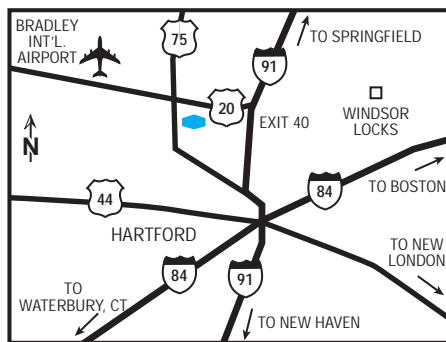

### our hotel

When you touch down at Bradley International Airport, you'll be just a half-mile from the Hampton Inn® hotel in Hartford-Airport. It's the most convenient hotel for all of your takeoffs and landings here in Hartford. And while you're in town, make sure to take advantage of all the culture, shopping, history and dining the area around our hotel in Hartford has to offer.

### directions to our hotel

From Interstate 91 - Take exit 40 and follow to second exit-Route 75. At the end of exit ramp turn left at the traffic light and hotel is on the left.

### hotel highlights

- Close to Six Flags New England
- Restaurants and Entertainment nearby
- Complimentary 24 hour airport shuttle

- [book now](#)
- [find out more](#)
- [forward to a friend](#)

**hampton**  
**guarantees**  
**100%**  
**satisfaction**