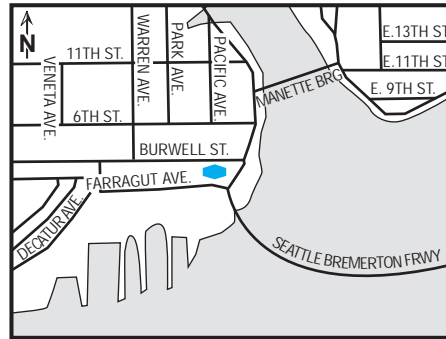

we love having you here.®

hotel fact sheet

hampton inn & suites bremerton

150 Washington Avenue, Bremerton, Washington, USA 98337
Tel: 1-360-405-0200, Fax: 1-360-405-0618

our hotel

The Bremerton waterfront is a classic Northwestern post card, featuring gorgeous views of Sinclair Bay. Located smack dab on the waterfront, right next to the Bremerton Harborside Conference Center, sits a new treasure, the Hampton Inn & Suites® hotel in Bremerton. Wonderfully convenient if you're hopping a cruise ship (our Bremerton hotel is adjacent to the Bremerton Ferry Terminal) we're also close to the Puget Sound Naval Ship Yard, USS Turner Joy, Kitsap County Historical Museum and many other historic sites. Like to golf? Gold Mountain and Trophy Lake are excellent championship golf courses all close to Bremerton.

directions to our hotel

From Seattle: Take the Bremerton, WA State Ferry. Exit tunnel and take first right. follow signs to Pacific Ave and hotel. Hotel on the right. From I-5: Merge onto WA-16 W via exit number 132 toward GIG Harbor/Bremerton. WA-16 W becomes WA-3 N. Take the WA-304 E exit. Continue to follow WA-304 as it takes a slight turn right turning into Burwell St. Follow Burwell to Pacific Ave. Turn right on Pacific Ave.

where to go and what to do

Just a short drive from our Bremerton hotel, you'll find a wealth of activities in town for the whole family to enjoy. The Aurora Valentinetti Puppet Museum features many different puppet types from around the world. Also right near our hotel in Bremerton there's some great boating, horseback riding and many terrific parks and nature reserves where you can take in the local bird watching. You can also tour a naval battleship, go fishing, golf and the pro sports teams also play nearby in Seattle if you feel like catching a game. Also in Seattle, go watch the fish get tossed at the Pike Place Market, travel to the top of the Space Needle, probably the city's most famous landmark.