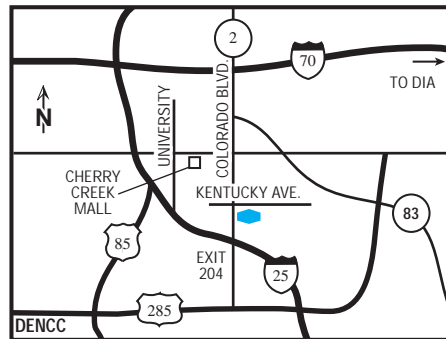

we love having you here.®

hotel fact sheet

hampton inn & suites denver-cherry creek

4150 East Kentucky Avenue, Glendale, Colorado, USA 80246
Tel: 1-303-692-1800, Fax: 1-303-692-1888

our hotel

Big-city activities and awe-inspiring natural beauty await you - just minutes from our Hampton Inn & Suites® Denver Cherry Creek hotel. Our Glendale, CO hotel is located down the street from the upscale stores of Cherry Creek Mall, two miles from the University of Denver, and within walking distance of Infinity Park Even Center. We're also just five miles from the urban pace of downtown Denver. If you prefer scenic Rocky Mountain vistas, adventures like kayaking down the beautiful South Platte River or soaring over our Mile High City in a hot-air balloon are never far from our doors.

directions to our hotel

From Denver International Airport - GO west on I-70 to Colorado Boulevard approximately 7 1/2 miles. Exit Colorado Blvd and turn left. Go south on Colorado Boulevard approximately 5 1/2 miles to Kentucky Avenue. Turn left on Kentucky Avenue, next to Murray Motors Mercedes Benz Dealership. The hotel is on the right hand side. Located next to Barnes and Noble Bookstore and 24 Hour Starbucks Coffee.

our rooms

Our promise to you includes a clean, comfortable hotel room. In fact, we have 133 of them! If you're traveling with your family, you may opt for a room with two beds.

hotel highlights

- Our Denver hotel is just 5 minutes from upscale shopping and dining at Cherry Creek Mall
- Almost 1500 square feet of flexible meeting and event space
- Downtown Denver is just 5 miles from our Denver Cherry Creek Hampton Inn & Suites hotel
- The University of Denver is just 2 miles from our Glendale, CO hotel