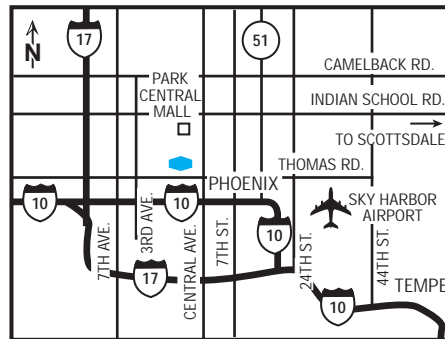

### our hotel

An oasis of comfort and convenience awaits you, here at our Hampton Inn® Phoenix-Midtown hotel . Our downtown Phoenix hotel is located next to St. Joseph's Hospital and Medical Center , and minutes from the Phoenix Convention Center and the Arizona State Fairgrounds . We're also adjacent to the new Phoenix Light Rail System, so everything downtown Phoenix has to offer is just a quick, air-conditioned ride away. If you prefer to take advantage of our warm desert climate, great activities like golfing, swimming, or exploring the nearby Camelback Mountains, are never far from our doors. We're also near United Health Care Group, IBM , as well as Qwest Communications .

### directions to our hotel

From I-10 exit 7th Ave.(not 7th street), go north to Thomas make right , go to 3rd Ave make left. Go 2 blocks to Catalina Dr. block turn right, hotel on left on the corner of 3rd. Ave and W. Catalina.From I-17 exit Thomas go approximately. 4 miles east, left on 3rd. Ave. 2 blocks go right on Catalina Dr., hotel on left on the corner of 3rd. Ave and Catalina.

### where to go and what to do

Our Hampton Inn® hotel in Phoenix-Midtown (Downtown Area) is close to many things that make Phoenix special, including the Phoenix Art Museum (one mile), and the U.S. Airways Center and Chase Field, are just three miles away as well. Also close to our Phoenix hotel is the Heard Museum, the Arizona Mining and Mineral Museum, and Historic Heritage Square. Those Camelback Mountains are also closer than they look, and well worth a visit. Book your room at our hotel in Phoenix today, and make sure you remember to ask at the front desk for some inside tips on how to enjoy all of the natural beauty and recreation here in Phoenix.