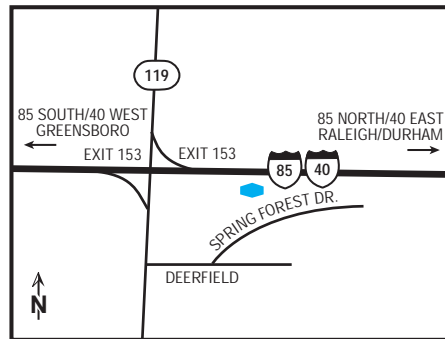

### directions to our hotel

From I-40E/I-85N: Exit #153, turn LEFT off of exit ramp. Turn left on Deerfield. Turn left on Spring Forest. From I-40W/I-85S: Exit #153, Turn RIGHT off of exit ramp. Turn left on Deerfield. Take left on Spring Forest.

### where to go and what to do

Let's start with the amazing golf courses near our hotel in Mebane. The Mill Creek Golf Club is routinely rated in the top 100 golf courses in the nation for its meandering streams, historical features, and lush fairways and greens. The Challenge Highway features another 18 holes with bent-grass greens and gorgeous Bermuda fairways. Just a mile from our hotel in Mebane, you'll find the Arrowhead Golf Course, a 6,555-yard, par-72 course. Ready for some culture? Visit the Historic Snow Camp & Outdoor Theatre and see performances ranging from portrayals of the American Revolution to Quakers.