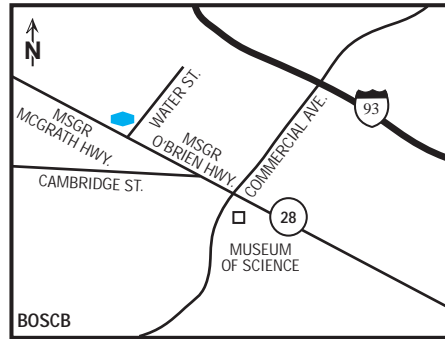

we love having you here.®

hotel fact sheet

hampton inn boston/cambridge

191 Monsignor O'Brien Highway, Cambridge, Massachusetts, USA 02141
Tel: 1-617-494-5300, Fax: 1-617-494-6569

our hotel

Our Hampton Inn® hotel in Boston/Cambridge makes it easy to explore Harvard and the Massachusetts Institute of Technology (MIT), both of which are within minutes of our front door. Our hotel in Boston/Cambridge is close to the Harvard Square, so perhaps you will be busy in meetings and conferences. Yet if time permits, you should really explore the area around our hotel in Cambridge. From a world-class zoo to an amazing natural history museum, from cutting-edge theatre to thrilling professional sports teams, Cambridge has it all. And it's all just minutes from the Hampton Inn hotel in Boston/Cambridge.

directions to our hotel

From the South: Take 93N to Exit 26 (Storrow Drive). As you exit the tunnel, stay left for North 28/Leverett Circle/O'Brien Highway. Stay straight on O'Brien Highway. The Mus. of Science will be on your left. Stay in the right lane and follow 28N for approx. 1/4 mi. The hotel will be on your right just after the Glass Factory Condos. From Logan Airport: Follow airport exit signs to South 1A/Sumner Tunnel. Take Sumner Tunnel (toll), staying in the right lane.

where to go and what to do

Cambridge, a city just across the Charles River from Boston, has roots and traditions that date back to 1630. If you've come to our hotel in Cambridge to cheer on the boat races or stroll the esplanade after a Boston Symphony Pops concert, note the strange markings on the Harvard Bridge. The bridge is counted in "Smoots." What's a Smoot? Like many things in this venerable city, there's a story behind it. A Smoot is about 170 cm, which was the height of Oliver Smoot, the shortest pledge of the Lambda Chi Alpha fraternity in 1958. Mr. Smoot was used to measure the bridge, and visitors today can still see that the bridge is 364.4 Smoots, "and one ear long."