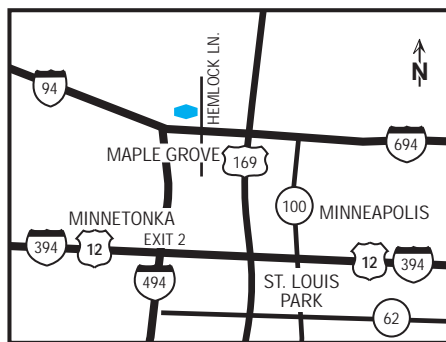

we love having you here.®

hotel fact sheet

hampton inn minneapolis nw maple grove

7745 Elm Creek Blvd. N., Maple Grove, Minnesota, USA 55369
Tel: 1-763-494-4498, Fax: 1-763-494-4698

our hotel

From incredible shopping to gorgeous outdoor fun, our Hampton Inn® hotel in Minneapolis-Northwest/Maple Grove is surrounded with fantastic activities to entertain any guest. Want to do a little shopping? Our hotel is located in the heart of Arbor Lakes retail and entertainment district. Play a round on a championship golf course. Enjoy an afternoon in a secluded local park. It's all here, within minutes of the Hampton Inn hotel in Maple Grove.

directions to our hotel

The hotel is located at the intersection of I-694, I-494 & I-94 Exit 28 (Hemlock Lane) 215/ Weaver Lake Rd. Off I-94, follow Elm Creek Blvd. From Minneapolis International Airport: I-494 West to 94 West to Exit 215/ Weaver Lake Rd North then follow Elm Creek Blvd. Hotel is on your right.

where to go and what to do

We have plenty of shopping in the area: Our hotel in Maple Grove sits within walking distance of the Shoppes at Arbor Lakes Lifestyle Center and just 10 minutes from the Albertville Premium Outlets. Love old cars? Just five miles down the road, you can take a truly amazing stroll through the Ellingson Car Museum, which features 100 cars, trucks and motorcycles from the 1920s through the 1970s. The museum also boasts a substantial doll collection. When you feel like getting outside, Rush Creek is a popular golf course, just five miles from our hotel in Maple Grove. It has hosted numerous national championships, including three LPGA events.