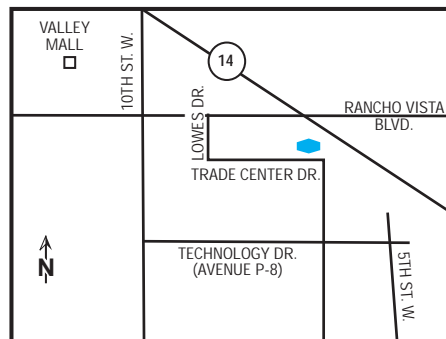

our hotel

Anything's possible when you visit the Hampton Inn & Suites® Palmdale hotel . Palmdale is one of the high deserts up and coming scenic communities, but it still retains lots of small town charm and it's a great place to escape the nearby big city. It's the rare place where you can enjoy breathtaking early-morning views from a hot air balloon...Spend an afternoon racing down the slopes...And get back in time for the ballet. We're conveniently located just 60 miles northeast of Los Angeles, but you'll discover we're a world apart! The Hampton Inn & Suites Palmdale hotel is extremely close to Edwards Air Force Base , and conveniently located near all the major Aerospace Companies; Boeing, Northrop Grumman and Lockheed Martin.

hampton
guarantees
100%
satisfaction

If you're not completely satisfied, we don't expect you to pay.

directions to our hotel

From Highway 138-Palmdale Boulevard - Take 90 West to Trade Center Drive - turn right-north on Trade Center Drive - less than half mile to hotel.From Highway 14 traveling north - Exit Avenue P - turn left-west on West Ave P - less than a quarter of a mile to Lowes Drive - turn left-south onto Lowes Drive - go to Trade Center Drive and turn left - Hotel is on the left side of Trade Center Drive.

our rooms

Our promise to you includes a clean, comfortable hotel room. In fact, we have 85 of them! If you're traveling with your family, you may opt for a room with two beds.

hotel highlights

- Only 1 mile to Marie Kerr Amphitheatre
- Walking Distance to AV Mall & Restaurants
- Conveniently Located Within 5 Miles of Super 8 Complex & Lancaster National Soccer Complex
- Conveniently Located Within 3 Miles of Air Force Plant 42