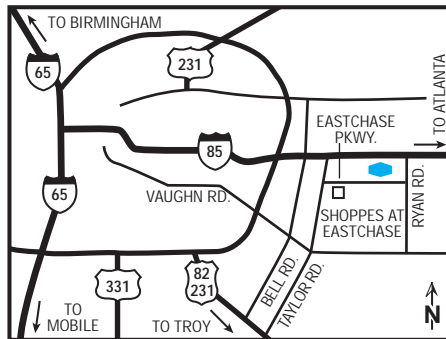

directions to our hotel

From Montgomery Dannelly Airport - Turn right onto Highway 80 East. Travel approximately two miles until you reach I-65 Junction. Take I-65 North until you reach I-85 Junction. Take I-85 North for approximately nine miles until you reach Exit 9 - Taylor Road. Turn right at ramp and immediately maneuver to the farthest left lane. Turn left at the traffic light and travel around the shopping area until you reach the Hampton Inn and Suites directly across from Target Shopping Center.