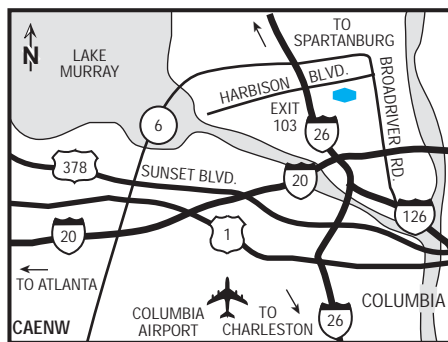

we love having you here.®

hotel fact sheet

hampton inn columbia i-26/harbison blvd.

101 Woodcross Drive, Columbia, South Carolina, USA 29212
Tel: 1-803-749-6999, Fax: 1-803-749-9398

our hotel

Delve into the rich heritage and natural splendor of Columbia, where history, art and culture converge in the south. The Hampton Inn® hotel in Columbia-I-26/Harbison Blvd. (Mall Area) is located near downtown, with easy access to Lake Murray and only steps from the Columbiana Centre Mall.

directions to our hotel

From I-26W: take Exit 103 (Harbison Blvd).
From I-20: take Exit 64B to I-26 West, take Exit 103 (Harbison Blvd).
From I-77: take I-20W, take Exit 64b to I-26 West, take Exit 103 (Harbison Blvd).
From I-26E take Exit 103, turn left.

where to go and what to do

Catch an event at the Carolina Coliseum... Catch some fish at the nearby Lake Murray... Or catch a great deal at the Columbiana Centre Mall, located within walking distance of our hotel in Columbia. Discover the largest museum in the state, the South Carolina State Museum... Or see where General Sherman's cannonballs struck the South Carolina Statehouse. Our Columbia hotel also gives you access to see masterpieces by Monet at the Columbia Museum of Art... Or catch an exhibit or show at the Colonial Center or the Township Auditorium. Take a break from the city pace with natural wonders like Sesquicentennial State Park and Congaree National Park.