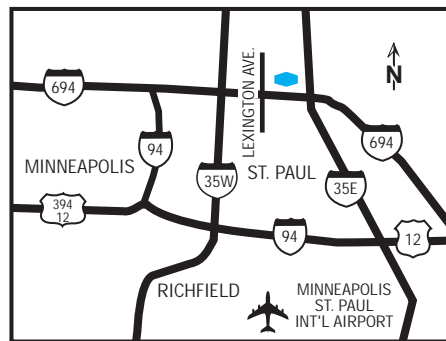

we love having you here.®

hotel fact sheet

hampton inn minneapolis-st. paul north

1000 Gramsie Road, Shoreview, Minnesota, USA 55126
Tel: 1-651-482-0402, Fax: 1-651-482-8917

our hotel

Our Hampton Inn® hotel in Minneapolis-St. Paul-North is located in Shoreview, just minutes from downtown. Shoreview's many lakes and parks make it a natural, quiet place to visit. Our hotel is just minutes away from the Xcel Energy Center home of the Minnesota Wild and other entertainment events to the Rosedale Shopping Center for all of your shopping needs. Check out the many activities by our Minneapolis-St. Paul-North hotel. From shopping, history, museums to our Como Zoo and Conservatory it's all here waiting for you to explore. So come check into the Hampton Inn hotel in Minneapolis-St. Paul-North. We're located in a relaxing and laid-back town, just minutes from the Twin Cities.

directions to our hotel

From downtown Minneapolis take I-35W north to I-694E Exit on Lexington Ave and travel 1 block north. From downtown St Paul take I-35E, north to I-694W exit on Lexington and travel 1 block north. From Minneapolis/St Paul International Airport take St Paul Exit 7th St out of Airport. Follow 7th to I-35E North, take I-35E to I-694 West. Exit Lexington Ave. Turn right on Lexington Ave and go 1 block.

where to go and what to do

There are plenty of diversions to keep any visitor to the Hampton Inn® hotel in Minneapolis-St. Paul-North entertained for days. Sports fans will love our Xcel Energy Center, Metrodome, Target Center or the National Sports Center the Worlds Largest Armature Sports Complex. For some fantastic shopping, the Rosedale Shopping Center is one of the most popular malls in town and boasts diverse shopping and dining. Just two miles from our hotel in Minneapolis-St. Paul, visitors will find the beautiful Bethel University and Northwestern College.