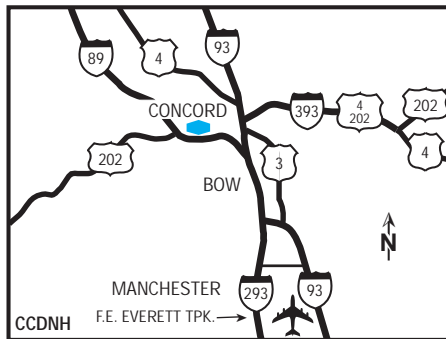

directions to our hotel

From I-93 North, at interchange take Route I-89 North, to Exit 1 - *Bow*, hotel is across street at the end of exit ramp. From I-93 South, at interchange take Route I-89 North, to Exit 1 - *Bow*, hotel is across street at the end of exit ramp. From I-89 South, get off at Exit 1 - "Logging Hill Rd"; go left at end of ramp, under bridge. Hotel is on the right, next to Mobil Station. *Cross streets are: South Street; and Logging Hill Rd.

where to go and what to do

Bow is home to gorgeous forests, stunning river views and a quaint village you'll never forget. Our Concord/Bow hotel is near the state capital and two major interstates. Take in local sites such as the Audubon Society Headquarters or Beaver Meadow golf course. Throw a lure in the water just 5 miles from our hotel in Concord/Bow, or hit the slopes for a day of skiing. And don't forget - shopping here is sales-tax free. Book your room today at the Hampton Inn® hotel in Concord/Bow, and enjoy the architectural, historic and cultural attractions our beautiful New Hampshire village offers.