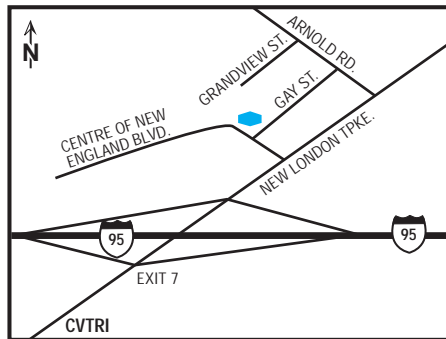

we love having you here.®

hotel fact sheet

hampton inn coventry-warwick area

850 Centre of New England Blvd., Coventry, Rhode Island, USA 02816
Tel: 1-401-823-4041, Fax: 1-401-823-4737

our hotel

The Hampton Inn® hotel in Coventry/Warwick Area puts guests close to all of Rhode Island's most popular attractions. From a quaint New England downtown to the grand mansions of nearby Newport, you'll find plenty of museums, architectural treasures and historic walking tours in our area. Take time to explore our very active outdoor scene. Warwick alone has 39 miles of coastline looking onto Narragansett Bay. And Warwick is famous in this area for its "Miracle Mile of Shopping," a collection of specialty stores, thoughtful shops and intriguing retailers. It's all just minutes from our hotel in Coventry.

directions to our hotel

Heading South : Take I-95 South to Exit 7 , Coventry-West Warwick. Turn Right onto New London Turnpike. Turn Left onto Centre of New England Blvd., the Hampton Inn Coventry is on the right.Heading North: Take I-95 North to Exit 7 , Coventry-West Warwick. Turn Left onto New London Turnpike. Turn Left onto Centre of New England Blvd., The Hampton Inn Coventry is on the right.

where to go and what to do

Warwick is Rhode Island's most popular retail area, featuring hundreds of stores, shops and boutiques. Don't miss the "Miracle Mile of Shopping," Route 2. You'll also find a plethora of water-based activities near our hotel in Coventry. From the 39 miles of coastline along Narragansett Bay in Warwick to the marinas of Greenwich Bay, you'll find plenty of opportunities to get out on the water. The city of Coventry is the smallest state's largest city, affording Colonial homes, pretty churches, stone-walled gardens and many quaint stores and restaurants. And when you're ready for architecture of the grandest style, the mansions of Newport are only 25 miles from our hotel in Coventry.