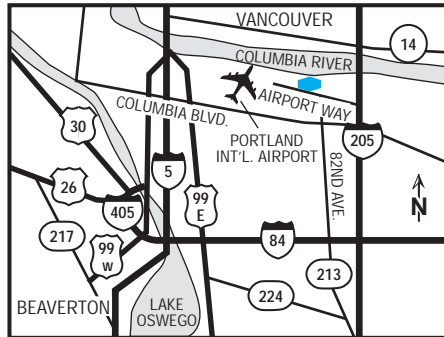

we love having you here.®

hotel fact sheet

hampton inn portland-airport

8633 NE Airport Way, Portland, Oregon, USA 97220
Tel: 1-503-288-2423, Fax: 1-503-288-2620

our hotel

Slip into Portland like you are slipping into your favorite jeans, for this eco-friendly metropolis is both rugged and comfortable, casual and stylish. The Hampton Inn® hotel in Portland Airport is located directly on the grounds of the Portland International Airport, easily accessible from I-205 and I-84.

directions to our hotel

This hotel is located on the Airport grounds! from I-84: take I-205N, follow approximately 3 miles to Airport Exit and follow Frontage Road signs to the hotel. From I-205: take Airport Exit, follow Frontage Road signs to the hotel. From I-5: take I-205 or I-84 to I-205, follow I-205 to Airport Exit and follow Frontage Road signs to the hotel.