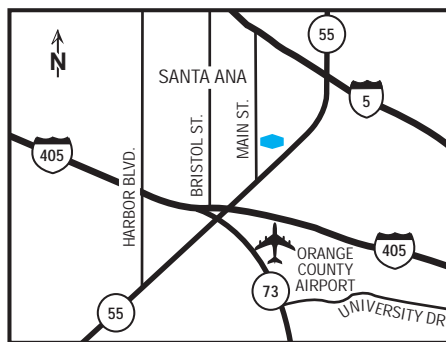

### directions to our hotel

From 405 Fwy. Continue to 55 North for about .5 mile and exit at Dyer Rd. Turn left at the traffic light and proceed to the second light and make a right onto Hotel Terrace Dr. From 5 Fwy. Continue to 55 South for 1.5 miles and exit at Dyer East. Go straight onto Hotel Terrace Dr.

### where to go and what to do

There's no end to the possibilities when you visit our Santa Ana Hotel. Commune with the animals at the Santa Ana Zoo...Admire some of California's finest art at the Bowers Museum...Or take a ride on some of the world's best roller coasters at Knott's Berry Farm. Whatever you fancy, you'll find it just moments away from our comfortable Santa Ana hotel. Enjoy a landmark that really has a nice "ring" to it when you visit the El Camino Real Bells-two of which were recently refurbished for Hampton® Hotels' Save-A-Landmark® Program. El Camino Real, one of California's most historic highways, spans 1,700 miles and connects 39 missions, four presidios and several pueblos.