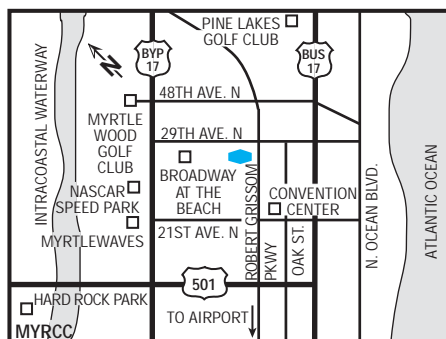

we love having you here.®

hotel fact sheet

hampton inn myrtle beach-broadway @ the beach

1140 Celebrity Circle, Myrtle Beach, South Carolina, USA 29577
Tel: 1-843-916-0600, Fax: 1-843-946-6308

our hotel

Step outside the hotel and you are in the middle of the festive streetscape of Broadway at the Beach, the most popular destination along South Carolina's Grand Strand. The Hampton Inn® hotel in Myrtle Beach-Broadway at the Beach is the only hotel located directly on the Broadway at the Beach complex and is located just two miles from the ocean, a half-mile from the Myrtle Beach Convention Center, and only a few minutes from the Myrtle Beach International Airport and Coastal Carolina University.

directions to our hotel

If traveling north from Business 17 Kings Hwy., turn left on 21st Ave North. Go 1 mile. Turn right on Robert Grissom Parkway. Go 0.5 mile. Hotel is on the left in Celebrity Circle inside Broadway at the Beach complex (before 29th Ave. North.) If traveling on Hwy 501 coming into Myrtle Beach, turn left onto Robert Grissom Parkway. Go 2 miles. Hotel is on the left in Celebrity Circle inside Broadway at the Beach complex (before 29th Ave. North.)

where to go and what to do

Revel in the beachside fun, whether you are just basking in the sun or indulging in watersport thrills. It is all less than five minutes from our hotel in Myrtle Beach. Explore Broadway at the Beach, with over one hundred shops, restaurants, and attractions within walking distance of our Myrtle Beach hotel. Take the kids out to one of the Grand Strand's many family attractions, including the Ripley's Aquarium, the Myrtle Waves Waterpark, and the T.I.G.E.R.S. Preserve Wild Encounter Tour. Our hotel in Myrtle Beach also gives you easy access to art and culture at the legendary Brookgreen Gardens, the Carolina Opry, the Alabama Theater, or the Franklin G. Burroughs-Simeon B. Chapin Art Museum.