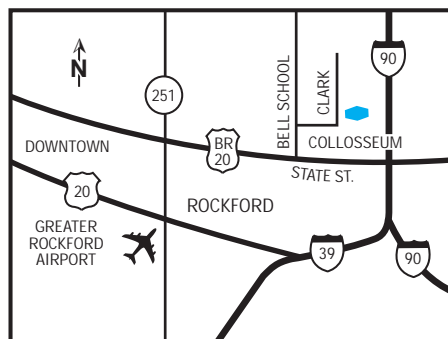

### our hotel

When you stay at the Hampton Inn® hotel in Rockford , you'll find a host of activities to crank up your vacation. Our fabulous museums will enthrall you (and your children) for hours. Watch a NASCAR race. Take the tots to a water park, or let them explore 200 hands-on activities at the Discovery Center. It's all here, just minutes away from our hotel in Rockford.

### directions to our hotel

I-90 Exit Business 20, State Street westbound, turn right (north) on Bellschool Road (1/4 mile from I-90). North on Bellschool Road 1/2 mile to Colosseum Drive, turn right (east) on Coliseum to hotel (1 block).

### hotel highlights

- Located close to Cherryvale Mall
- Just Minutes from downtown Rockford

- book **now**
- find out **more**
- forward to a **friend**

**hampton**  
**guarantees**  
**100%**  
**satisfaction**