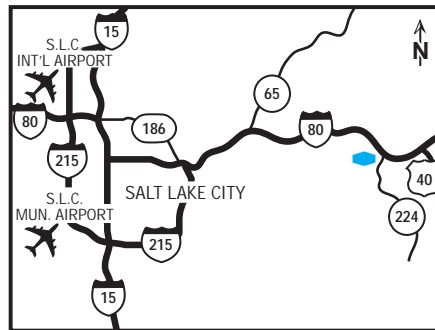

we love having you here.®

hotel fact sheet

hampton inn & suites park city

6609 N. Landmark Drive, Park City, Utah, USA 84098
Tel: 1-435-645-0900, Fax: 1-435-645-9672

our hotel

Ready to enjoy a haven of extreme sports, award-winning dining and unbeatable shopping? Welcome to Park City. The Hampton Inn & Suites® hotel in Park City is a inviting, stylish hotel adjacent to major shopping and within minutes of three ski resorts and numerous restaurants.

directions to our hotel

From Salt Lake City Int'l Airport: Travel 35 miles east on I-80, take Exit 145 and turn right on to SR-224, travel .01 Mile and turn right at the first stoplight onto Ute Boulevard, go up the hill to the round-a-bout, take first right out of round-a-bout on to Landmark Drive. Travel .02 Mile on Landmark Drive, the hotel is on the left. From Wyoming or I-40: Travel west on I-80 take Exit 145, go left on SR-224 .

where to go and what to do

Jump off into extreme sports thrills at three different ski resorts within a few miles of our Park City hotel, including the Park City Ski Resort, the Canyons Ski Resort and Deer Valley Ski Resort. Also be sure to visit Utah Olympic Park to see where many events from the 2002 Winter Olympics were held. Get in touch with nature in a more gentle way with a drive down Mirror Lake Highway, one of Utah's most scenic mountain roads which snakes through the Uinta Mountains, past numerous lakes and streams and over Bald Mountain Pass. Our hotel in Park City also gives you easy access to natural wonders like the Wasatch Mountain State Park and Jordanelle State Park.