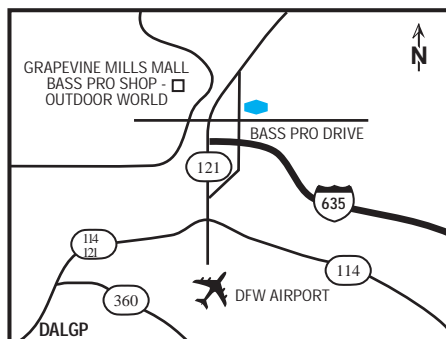

we love having you here.®

hotel fact sheet

hampton inn & suites dallas-dfw airport north-grapevine

1750 North Highway 121, Grapevine, Texas, USA 76051
Tel: 1-972-471-5000, Fax: 1-972-745-7511

our hotel

Taste the sweet life in Grapevine, the "Wine Capital of Texas" with historical roots and a natural splendor. The Hampton Inn & Suites® hotel in Dallas-DFW Airport N/Grapevine is located near the Dallas/Fort Worth Metroplex in historic Grapevine.

directions to our hotel

From DFW Airport - Take the North Exit out of the airport to Hwy. 121 N. Exit at Bass Pro Dr. and the hotel is on the right. From Dallas - Take I-635 W and exit at Bass Pro Drive. The hotel is on the right.

where to go and what to do

Go windsurfing, sailing, swimming or fishing at the 7,000-acre Grapevine Lake, with 146 miles of shoreline. It's right near our hotel in Grapevine. Catch a show at the famous Grapevine Opry at the Palace Theater... Take a ride on the Grapevine Vintage Railroad... Or tour Grapevine's wineries, like Delany, Homestead and La Bodega. Our Grapevine hotel also gives you access to the Texas Motor Speedway and the Fort Worth Stockyards. Take a short ride to the Heard Natural Science Museum and Wildlife Sanctuary in McKinney... Or head over to the Hawaiian Falls Water Park in the Colony, near Lewisville.

our rooms

Our promise to you includes a clean, comfortable hotel room. In fact, we have 94 of them! If you're traveling with your family, you may opt for a room with two beds.

hotel highlights

- Historic Downtown Grapevine just minutes away
- Complimentary Shuttle to DFW Airport - Only 1.5 miles Away
- Wine Tasting at one of the Many Area Wineries
- Gaylord Texan Resort and Convention Center Conveniently Located within 2 miles