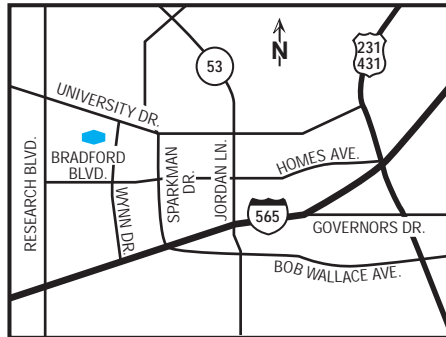

we love having you here.®

hotel fact sheet

hampton inn huntsville

4815 University Dr., Huntsville, Alabama, USA 35816-1801
Tel: 1-256-830-9400, Fax: 1-256-830-0978

our hotel

Nicknamed "The Rocket City", Huntsville is home to NASA's Marshall Space Flight Center and the Redstone Arsenal U.S. Army post. In Huntsville, you'll find a unique blend of Southern hospitality and high-tech ventures. When you're looking for an exciting place to take the family, the Hampton Inn® Huntsville hotel is a great place for that much-needed vacation.

directions to our hotel

From I-65 North, take Exit 340 / I-565 to Exit 14 / Research Park Blvd. to Highway 72 East / University Dr. Hotel is 1/2 mile on right. From I-65 South, take Highway 72 East to Huntsville, 18 miles. Hotel is on right. From Highway 72 West, to I-565, take Exit 19B (Pratt Ave.), turn right. Go 4 miles on University Dr. Hotel is on left immediately past Wynn Dr. intersection. (Pratt Ave. becomes University Dr.) From Highway 231/431 South, Exit right onto University Dr.

where to go and what to do

Just a short drive from our Huntsville hotel, you'll find a wealth of activities everyone will enjoy. Art lovers will want to explore The Huntsville Museum of Art and The EarlyWorks Museum. Like golf? The Robert Trent Jones Golf Trail is a series of course that's been called some of the best public golfing in the country. For a healthy dose of nature you might want to visit the botanical gardens and some great shopping can be found at the Parkway Place Mall. Space enthusiasts won't want to miss the U.S. Space and Rocket Center, just a short drive from our Huntsville hotel. Enjoy thrilling rides on the Space Shot and the G-Force Accelerator.